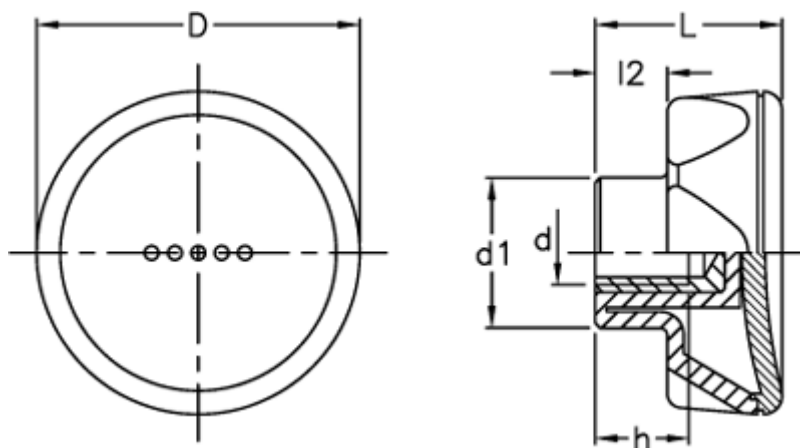

Article number: 23052212264

Description: E+G Lobe knob
ELK.45-B M8-C4 yellow centre cap

Measures

D	= 45
d1	= 21.0
d 6H	= M8
h	= 13
L	= 26
l2	= 10